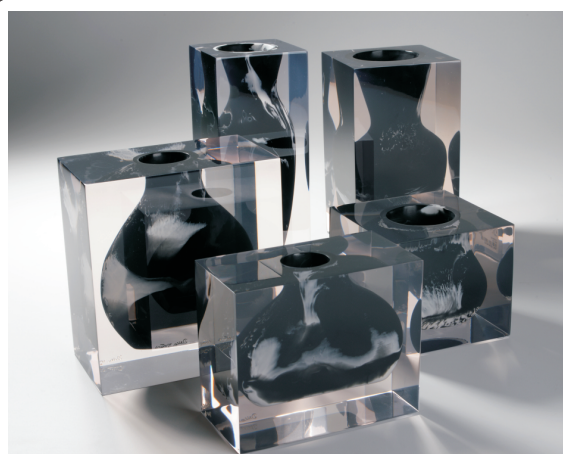

MARCO500 - DRICA MARTINS

MATERIAL - RESINA ENCAPSULADA
COLEÇÃO - PRETO/BRANCO

DC007PR0 - H 21X18X9 CM
DC008PR0 - H 15X15X8 CM
DC002PR0 - H 24X10X10 CM
DC005PR0 - H 7X16X13 CM

DC005PR0 - H 7X16X13 CM