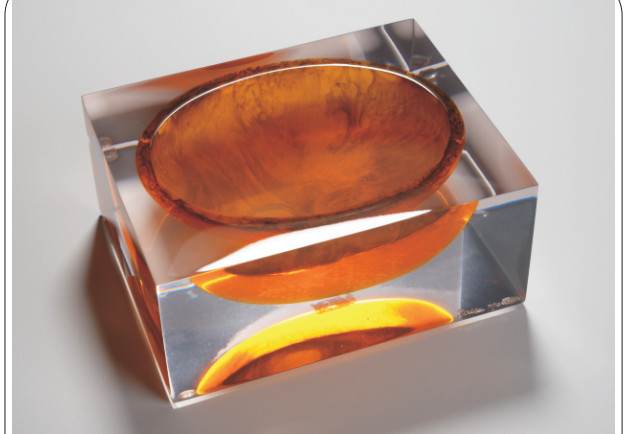

DC005AB0 - H 7X16X13 CM