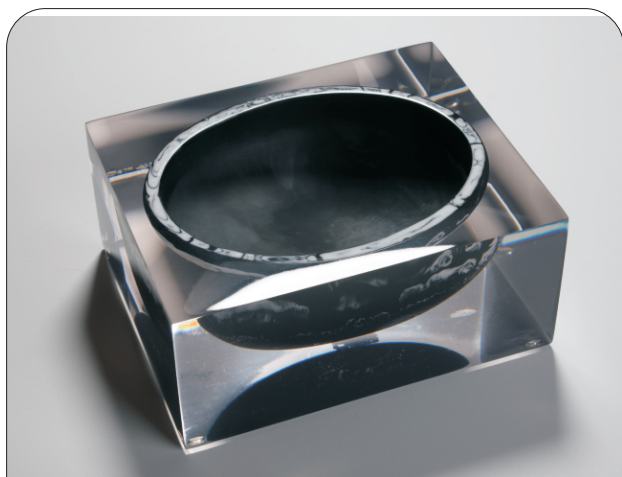

DC005PR0 - H 7X16X13 CM